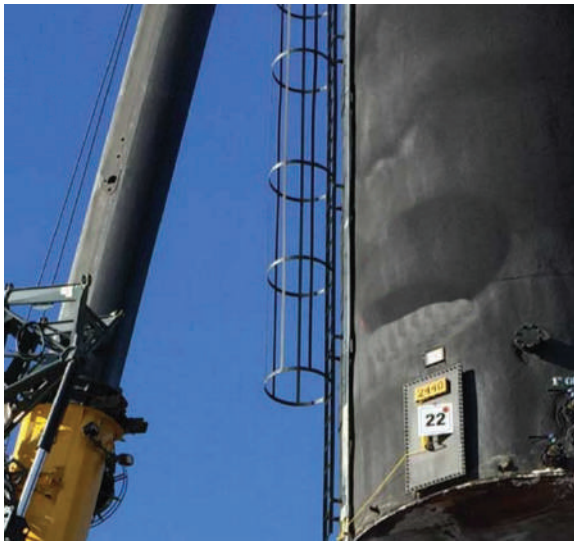

# TANK HAULING, DELIVERY & SETUP

Taking a total project management approach throughout the lifecycle of your project, Vertex considers logistics, mitigation, remediation and preemptive environmental controls during the setup and take down up your temporary tank farm. Utilizing our well maintained fleet of trucks, transport and pilot vehicles, Vertex ensures the proper setup and tear down of fluid containment equipment and matting in a safe and efficient manner.

When appropriate, Vertex can utilize innovative equipment such as hydraulic tank cradle equipment that remove the need for pickers to set tanks in certain situations. This approach to tank hauling, delivery and setup saves our clients both time and resources.