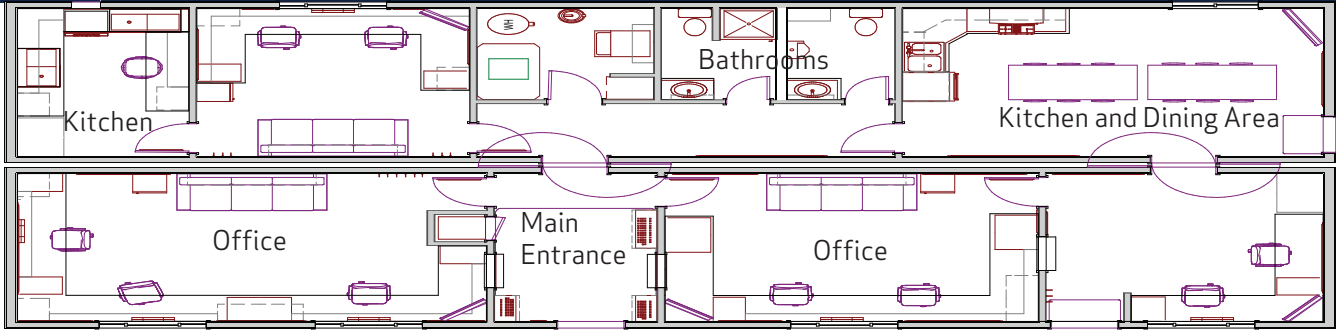

## 28 WIDE DRILLING COMMAND CENTER

Vertex offers the following options for wellsite accommodations:

- Engineer / Geologist
- Engineer / Engineer
- 3 Man Wet Sleeper
- 4 Man Directional
- Eng Eng Geo
- Wet Office
- Office Trailer (12 or 24 x 60)
- Wheeled Office Trailer
- Lunchroom
- Geologist Lab
- First Aid Trailer
- Drilling Command Center (12 or 14 x 60)
- 28 Wide Drilling Command Center
- 4 Man Wet Sleeper (12 or 14 x 60)
- 4 Man Wet Sleeper w/Kitchen
- Super Single (Engineer Exclusive)
- Wheeled First Aid Trailer
- Lavatories
- Exercise Trailer
- Laundry Car

### Features

- Central Air
- Kitchen Stove Top with Oven
- Microwave Oven
- Refrigerators
- Coffee Makers
- 600 Gallon Water Storage Tank
- Central Vacuum
- Washer / Dryer
- 32 inch LCD Televisions Throughout
- 47 inch LCD Television in Common Area
- DVD Players
- Stereo
- Satellite Dish
- Satellite Receivers
- 5 Offices (Including Geologist Room)
- 2 x 400 L Propane Tanks
- 2 Bathrooms
- Full Size Second Kitchen