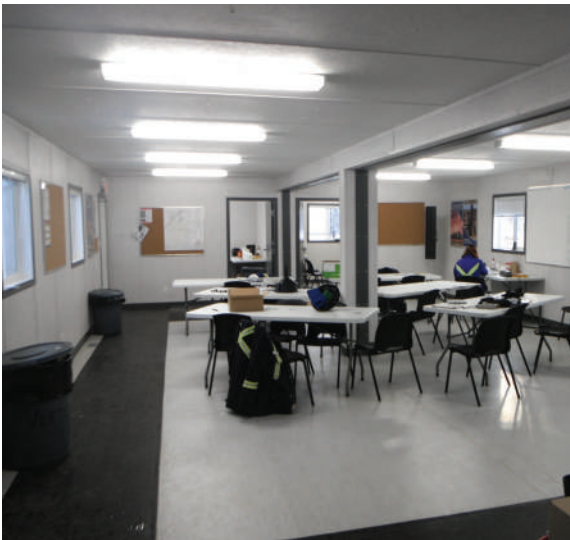

OFFICE TRAILER (24 x 60)

Vertex offers the following options for wellsite accommodations:

- Engineer / Geologist
- Engineer / Engineer
- 3 Man Wet Sleeper
- 4 Man Directional
- Eng Eng Geo
- Wet Office
- Office Trailer (12 or 24 x 60)
- Wheeled Office Trailer
- Lunchroom
- Geologist Lab
- First Aid Trailer
- Drilling Command Center (12 or 14 x 60)
- 28 Wide Drilling Command Center
- 4 Man Wet Sleeper (12 or 14 x 60)
- 4 Man Wet Sleeper w/Kitchen
- Super Single (Engineer Exclusive)
- Wheeled First Aid Trailer
- Wheeled Wellsite Trailer
- Lavatories
- Exercise Trailer
- Laundry Car

Features

- Central Air
- Heat
- 4 Private Offices
- Large Common Area (1440 sqft)

Vertex also offers a smaller 12 x 60 office trailer option