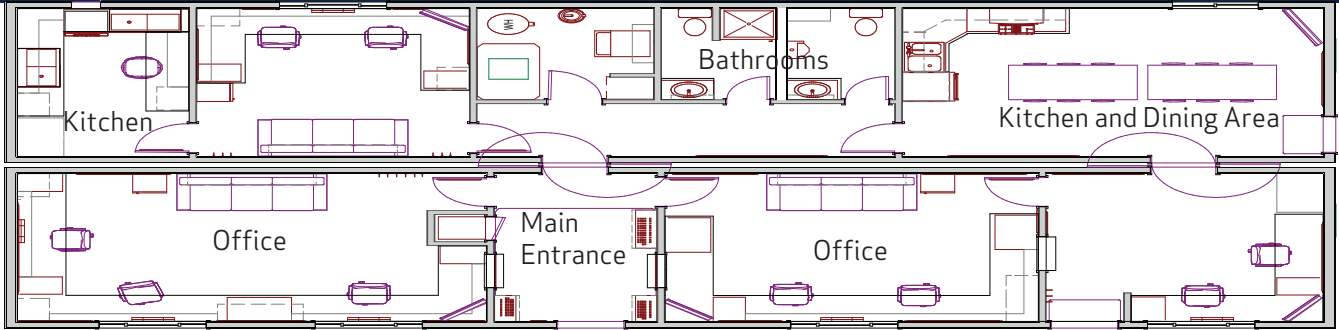

VERTEX

1-844-7VERTEX (783-7839)

28 WIDE DRILLING COMMAND CENTER

Vertex offers the following options for wellsite accommodations:

- Engineer / Geologist
- Engineer / Engineer
- 3 Man Wet Sleeper
- 4 Man Directional
- Eng Eng Geo
- Wet Office
- Office Trailer (12 or 24 x 60)
- Wheeled Office Trailer
- Lunchroom
- Geologist Lab
- First Aid Trailer
- Drilling Command Center (12 or 14 x 60)
- 28 Wide Drilling Command Center
- 4 Man Wet Sleeper (12 or 14 x 60)
- 4 Man Wet Sleeper w/Kitchen
- Super Single (Engineer Exclusive)
- Wheeled First Aid Trailer
- Wheeled Wellsite Trailer
- Lavatories
- Exercise Trailer
- Laundry Car

Features

- Central Air
- Kitchen Stove Top with Oven
- Microwave Oven
- Refrigerators
- Coffee Makers
- 600 Gallon Water Storage Tank
- Central Vacuum
- Washer / Dryer
- 32 inch LCD Televisions Throughout
- 47 inch LCD Television in Common Area
- DVD Players
- Stereo
- Satellite Dish
- Satellite Receivers
- 5 Offices (Including Geologist Room)
- 2 x 400 L Propane Tanks
- 2 Bathrooms
- Full Size Second Kitchen