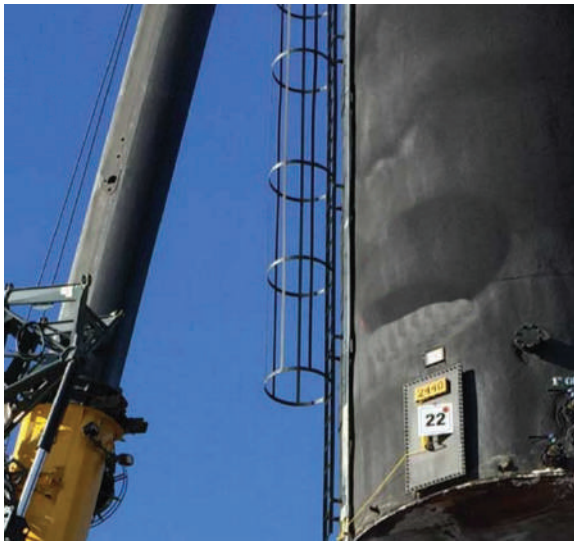

# TANK HAULING, DELIVERY & SETUP

Taking a total project management approach throughout the lifecycle of your project, Vertex considers logistics, mitigation, remediation and preemptive environmental controls during the setup and take down of your temporary tank farm. Utilizing our well maintained fleet of trucks, transport and pilot vehicles, Vertex ensures the proper setup and tear down of fluid containment equipment and matting in a safe and efficient manner.

When appropriate, Vertex can utilize innovative equipment such as hydraulic tank cradle equipment that remove the need for pickers to set tanks in certain situations. This approach to tank hauling, delivery and setup saves our clients both time and resources.